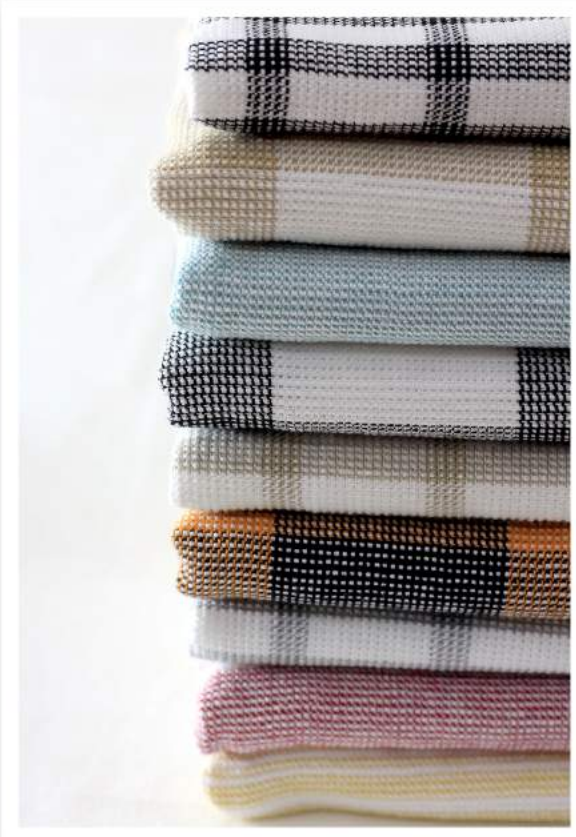

Kitchen Towel :

Yarn Dyed Kitchen Towels , Quality :100% Coton

MNT KT 715